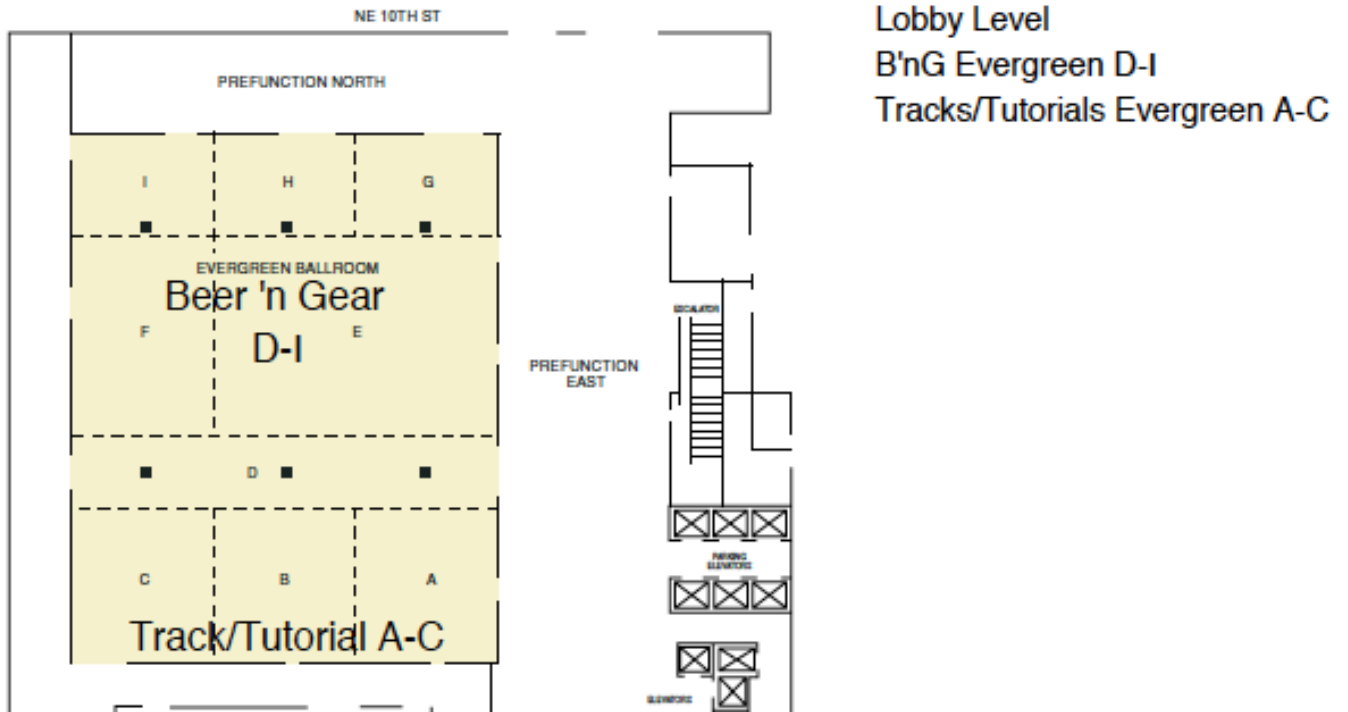

NANOg 61 Floor Plans

Lobby Level

Second Floor

Second Floor

- General Session Grand Ballroom E-K
- Tracks/Tutorials Grand Ballroom A-C
- Registration/Breaks/Breakfast Grand Ballroom Foyer
- Welcome Lunch Grand Ballroom A-D

Members Breakfast - Cedar Ballroom
 Newcomers Lunch - Regency Ballroom D-G