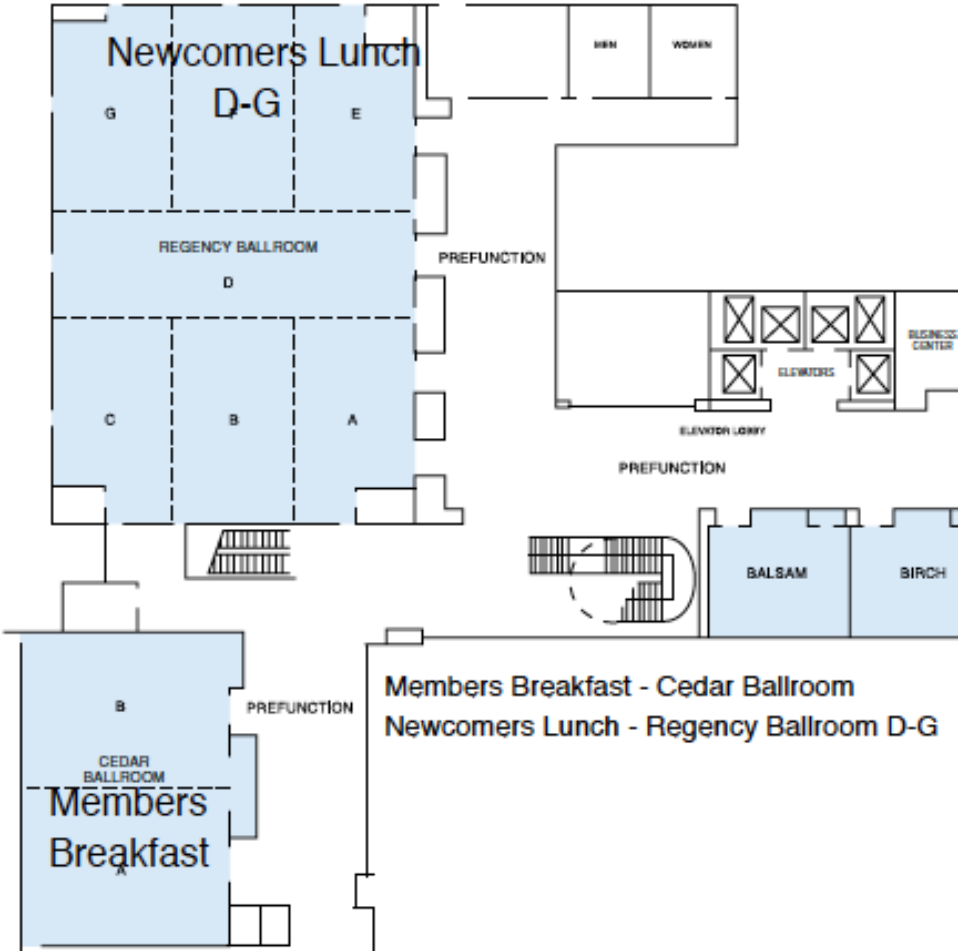

NANOg 61 Floor Plans

Lobby Level

Second Floor

Second Floor

- General Session Grand Ballroom E-K
- Tracks/Tutorials Grand Ballroom A-C
- Registration/Breaks/Breakfast Grand Ballroom Foyer
- Welcome Lunch Grand Ballroom A-D

Members Breakfast - Cedar Ballroom
 Newcomers Lunch - Regency Ballroom D-G