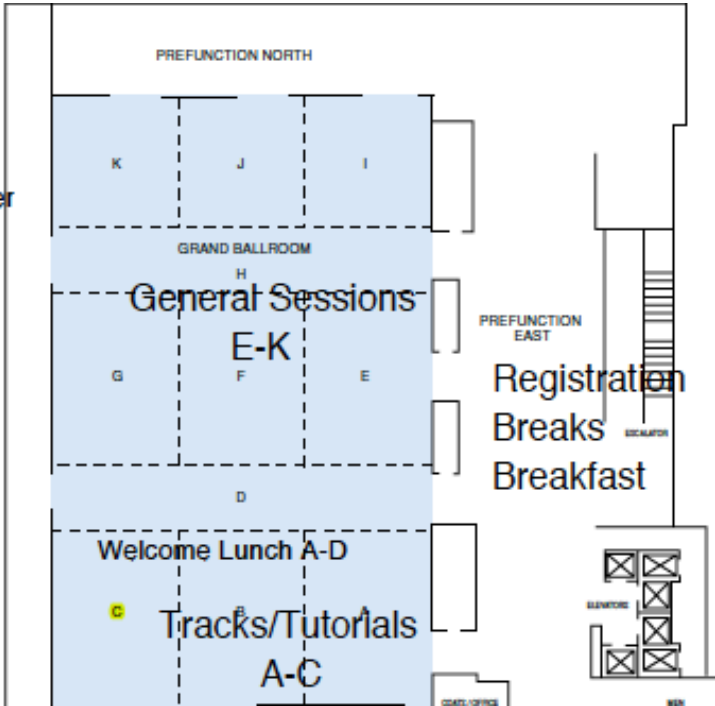

NANOg 61 Floor Plans

Lobby Level

Second Floor

Second Floor

- General Session Grand Ballroom E-K
- Tracks/Tutorials Grand Ballroom A-C
- Registration/Breaks/Breakfast Grand Ballroom Foyer
- Welcome Lunch Grand Ballroom A-D

Members Breakfast - Cedar Ballroom
 Newcomers Lunch - Regency Ballroom D-G