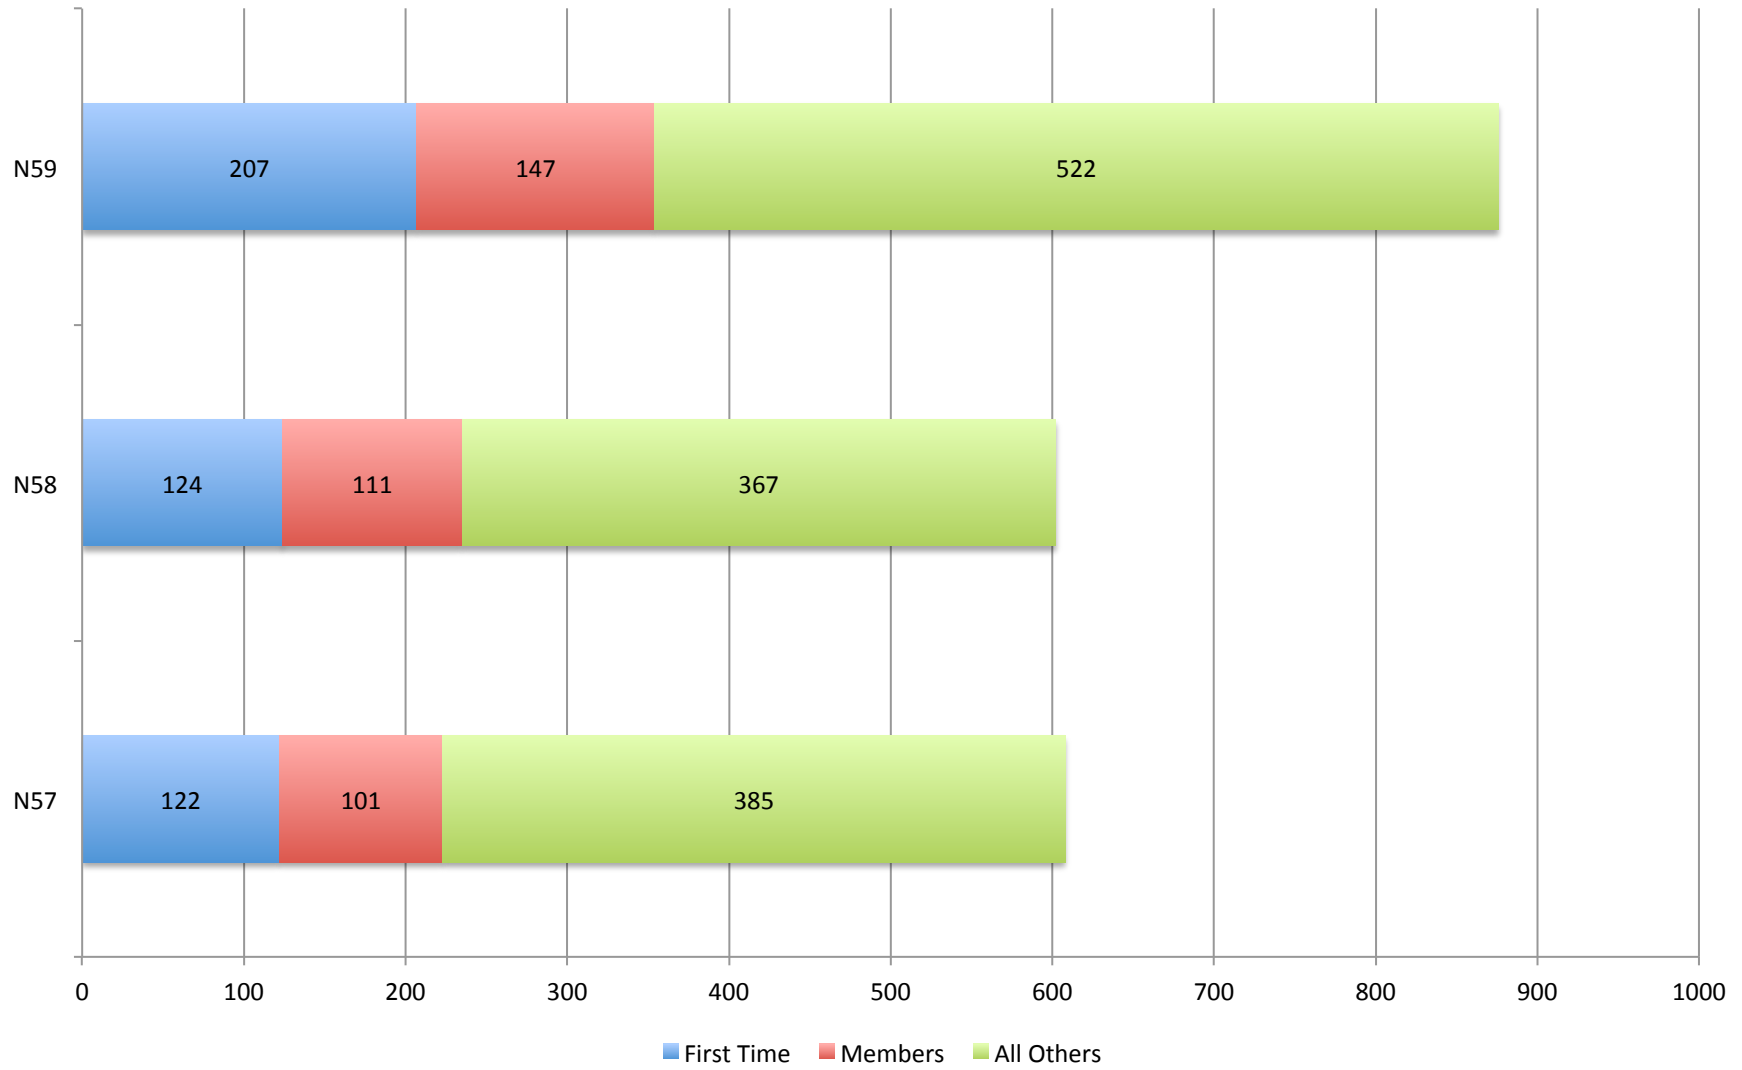

## 2013 Attendance by the Numbers

# Members Attendance

## What we know about Newcomers in 2013

- 453 in total – 2013
- **35 Returned to at least 1 meeting**
- **2 Who Returned & Became Members**