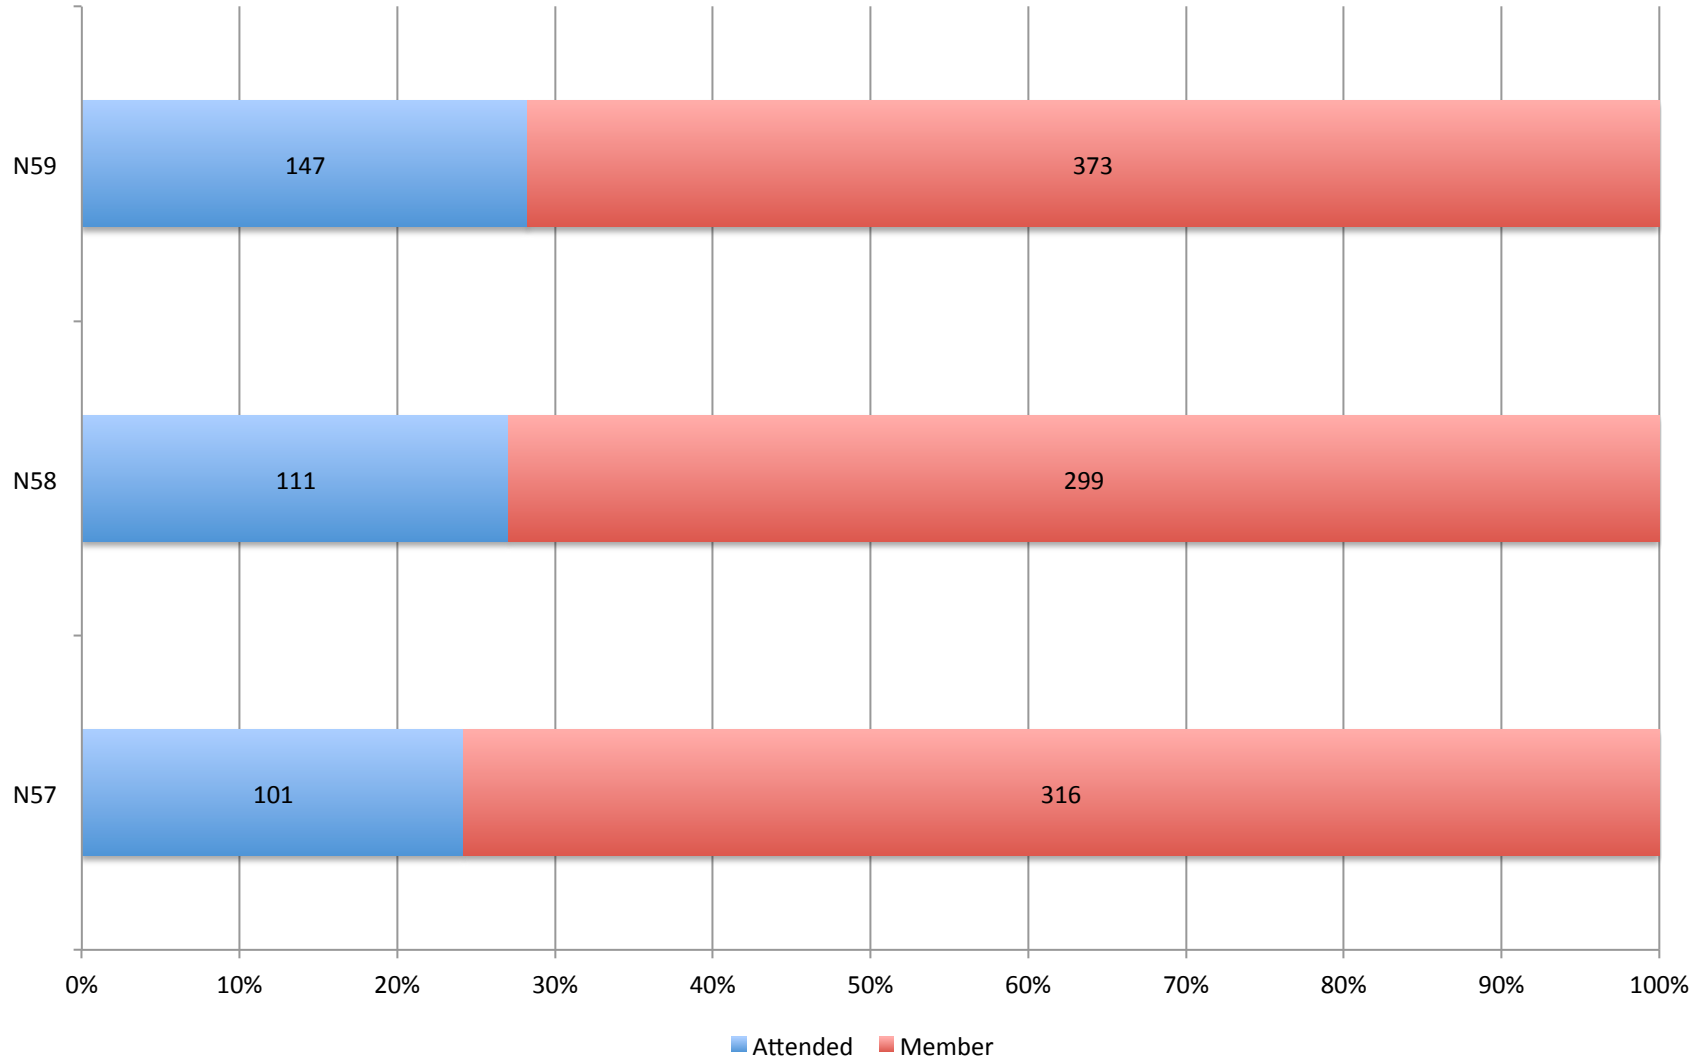

## 2013 Attendance by the Numbers

# Members Attendance

## What we know about Newcomers in 2013

- 453 in total – 2013
- **35 Returned to at least 1 meeting**
- **2 Who Returned & Became Members**