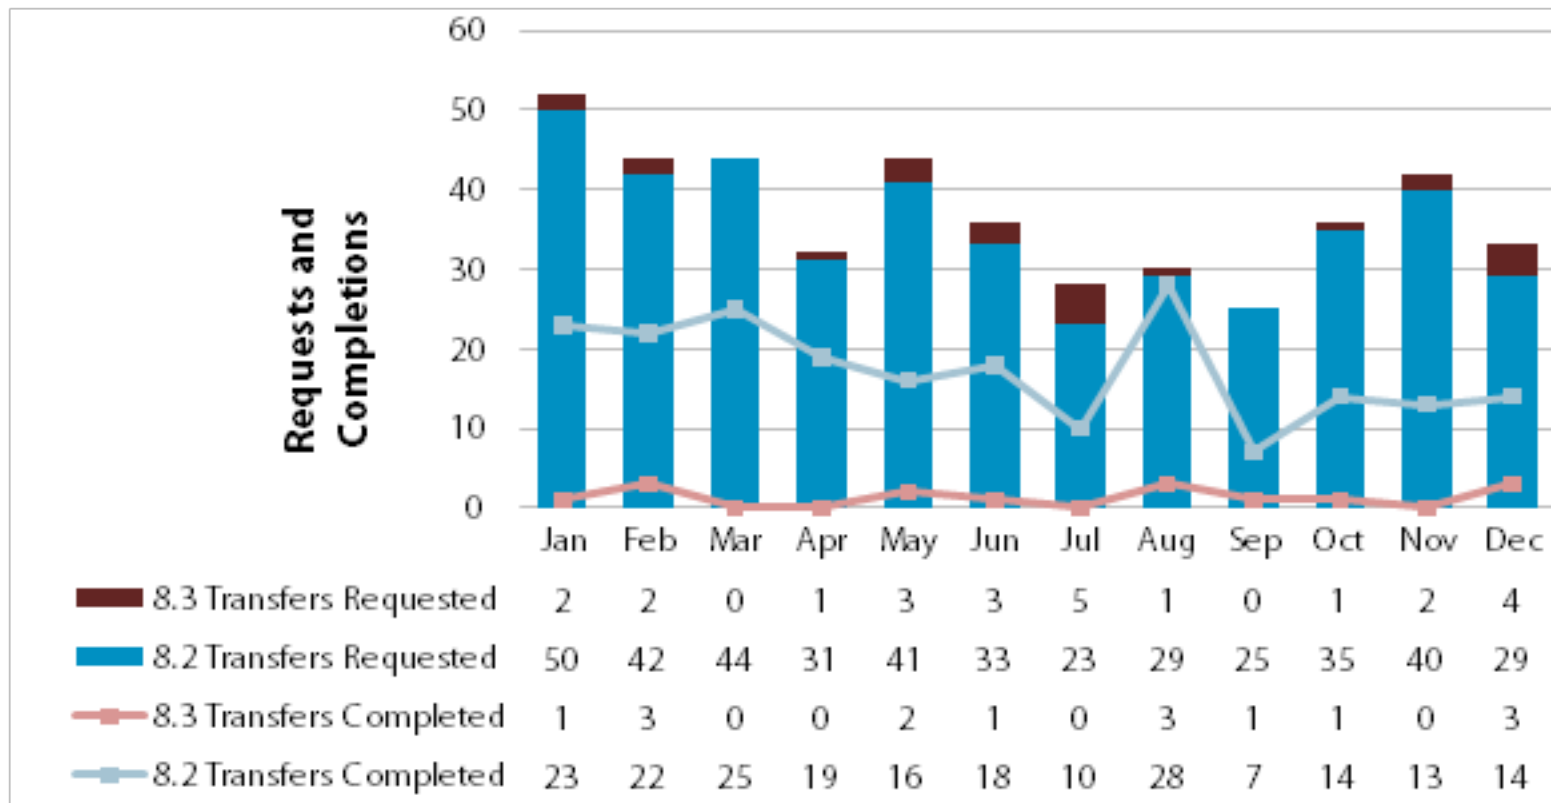

IPv4 Address Space Transfers

<https://www.arin.net/knowledge/statistics/index.html>

IPv4 Address Space - STLS

Public STLS Summary Report

CIDR Blocks Listed for Transfer

Quantity	Block Size
1	/24
1	/16

CIDR Blocks Listed As Needed

Quantity	Block Size
1	/16

Current number of facilitators: 4

Updated: 1 February 2012

https://www.arin.net/resources/transfer_listing/listings.txt

IPv4 Transfers per NRPM 8.3

Transfers to date

54.240.0.0/12	131.253.62.0/23	198.32.100.0/22	198.32.196.0/24
66.128.0.0/20	131.253.64.0/18	198.32.104.0/21	198.32.241.0/24
67.215.108.0/22	131.253.128.0/17	198.32.112.0/21	198.32.242.0/23
69.55.32.0/20	132.245.0.0/16	198.32.120.0/22	198.49.8.0/24
69.164.128.0/20	134.170.0.0/16	198.32.124.0/23	198.200.130.0/24
130.167.0.0/16	134.177.0.0/16	198.32.128.0/24	198.206.164.0/24
131.253.1.0/24	137.116.0.0/16	198.32.129.0/24	199.7.82.0/24
131.253.3.0/24	137.117.0.0/16	198.32.132.0/24	199.30.16.0/20
131.253.5.0/24	137.135.0.0/16	198.32.133.0/24	199.74.210.0/24
131.253.6.0/24	138.91.0.0/16	198.32.134.0/23	199.242.32.0/20
131.253.8.0/24	141.251.0.0/16	198.32.144.0/24	199.242.48.0/21
131.253.12.0/22	160.153.0.0/16	198.32.175.0/24	204.16.240.0/21
131.253.16.0/23	174.44.0.0/16	198.32.176.0/23	204.152.140.0/23
131.253.18.0/24	192.32.0.0/16	198.32.181.0/24	205.174.224.0/20
131.253.21.0/24	192.48.225.0/24	198.32.182.0/23	208.83.128.0/22
131.253.22.0/23	192.84.159.0/24	198.32.186.0/24	216.71.224.0/20
131.253.24.0/21	192.84.160.0/24	198.32.190.0/23	216.139.64.0/19
131.253.32.0/20	192.84.161.0/24	198.32.192.0/24	216.243.96.0/20
131.253.61.0/24	198.32.99.0/24	198.32.195.0/24	