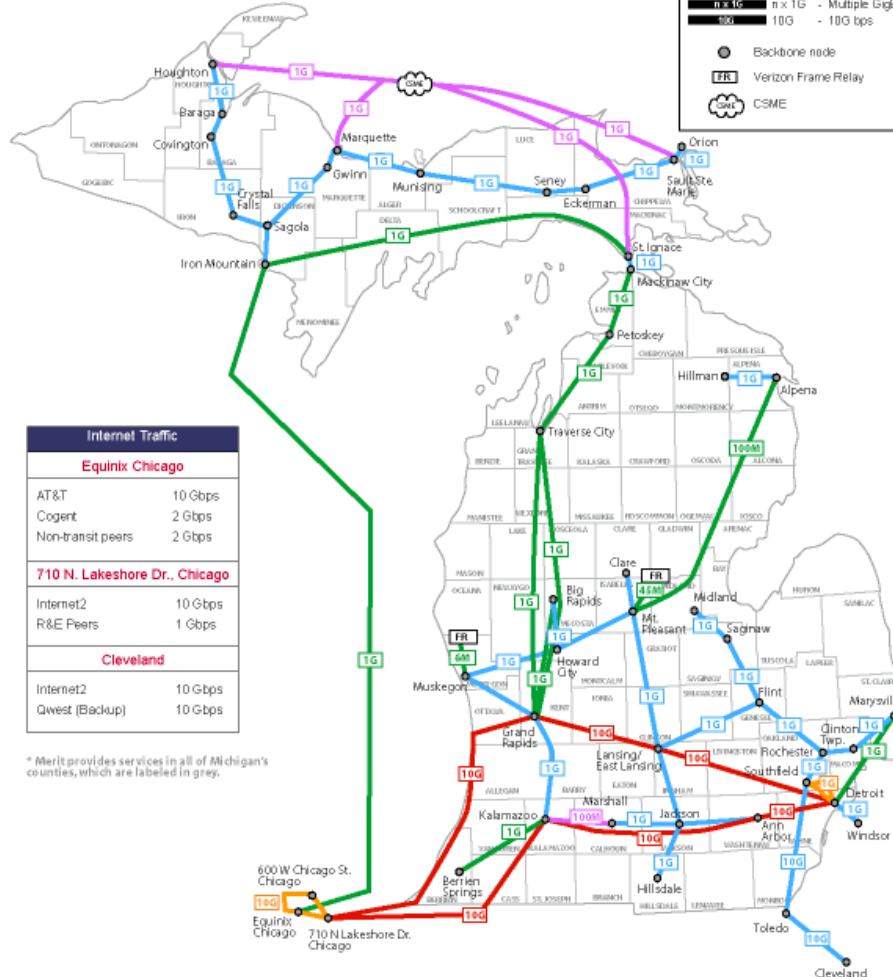

Merit Backbone July 17, 2009

Key

- MLR 10G DWDM
- CSME
- Merit Fiber
- Backbone Telco Link
- Metro Fiber Ring
- External Link

n x 1.5 n x T1 - Multiple T1
10G T3 - 45M bps
100M OC3c - 155M bps
n x 1G n x 1G - Multiple GigE
10G 10G - 10G bps

● Backbone node
FR Verizon Frame Relay
CSME CSME

Internet Traffic	
Equinix Chicago	
AT&T	10 Gbps
Cogent	2 Gbps
Non-transit peers	2 Gbps
710 N. Lakeshore Dr., Chicago	
Internet2	10 Gbps
R&E Peers	1 Gbps
Cleveland	
Internet2	10 Gbps
Qwest (Backup)	10 Gbps