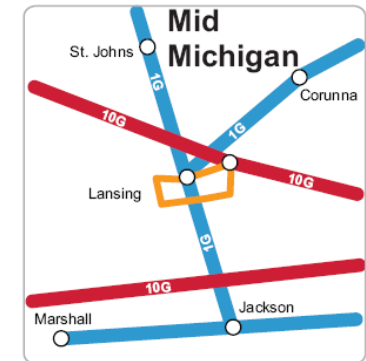

Merit Backbone July 17, 2009

Key

- MLR 10G DWDM
- CSME
- Merit Fiber
- Backbone Telco Link
- Metro Fiber Ring
- External Link

n x 1.5 n x T1 - Multiple T1
10G T3 - 45M bps
100M OC3c - 155M bps
n x 1G n x 1G - Multiple GigE
10G 10G - 10G bps

● Backbone node
FR Verizon Frame Relay
CSME CSME

Internet Traffic	
Equinix Chicago	
AT&T	10 Gbps
Cogent	2 Gbps
Non-transit peers	2 Gbps
710 N. Lakeshore Dr., Chicago	
Internet2	10 Gbps
R&E Peers	1 Gbps
Cleveland	
Internet2	10 Gbps
Qwest (Backup)	10 Gbps