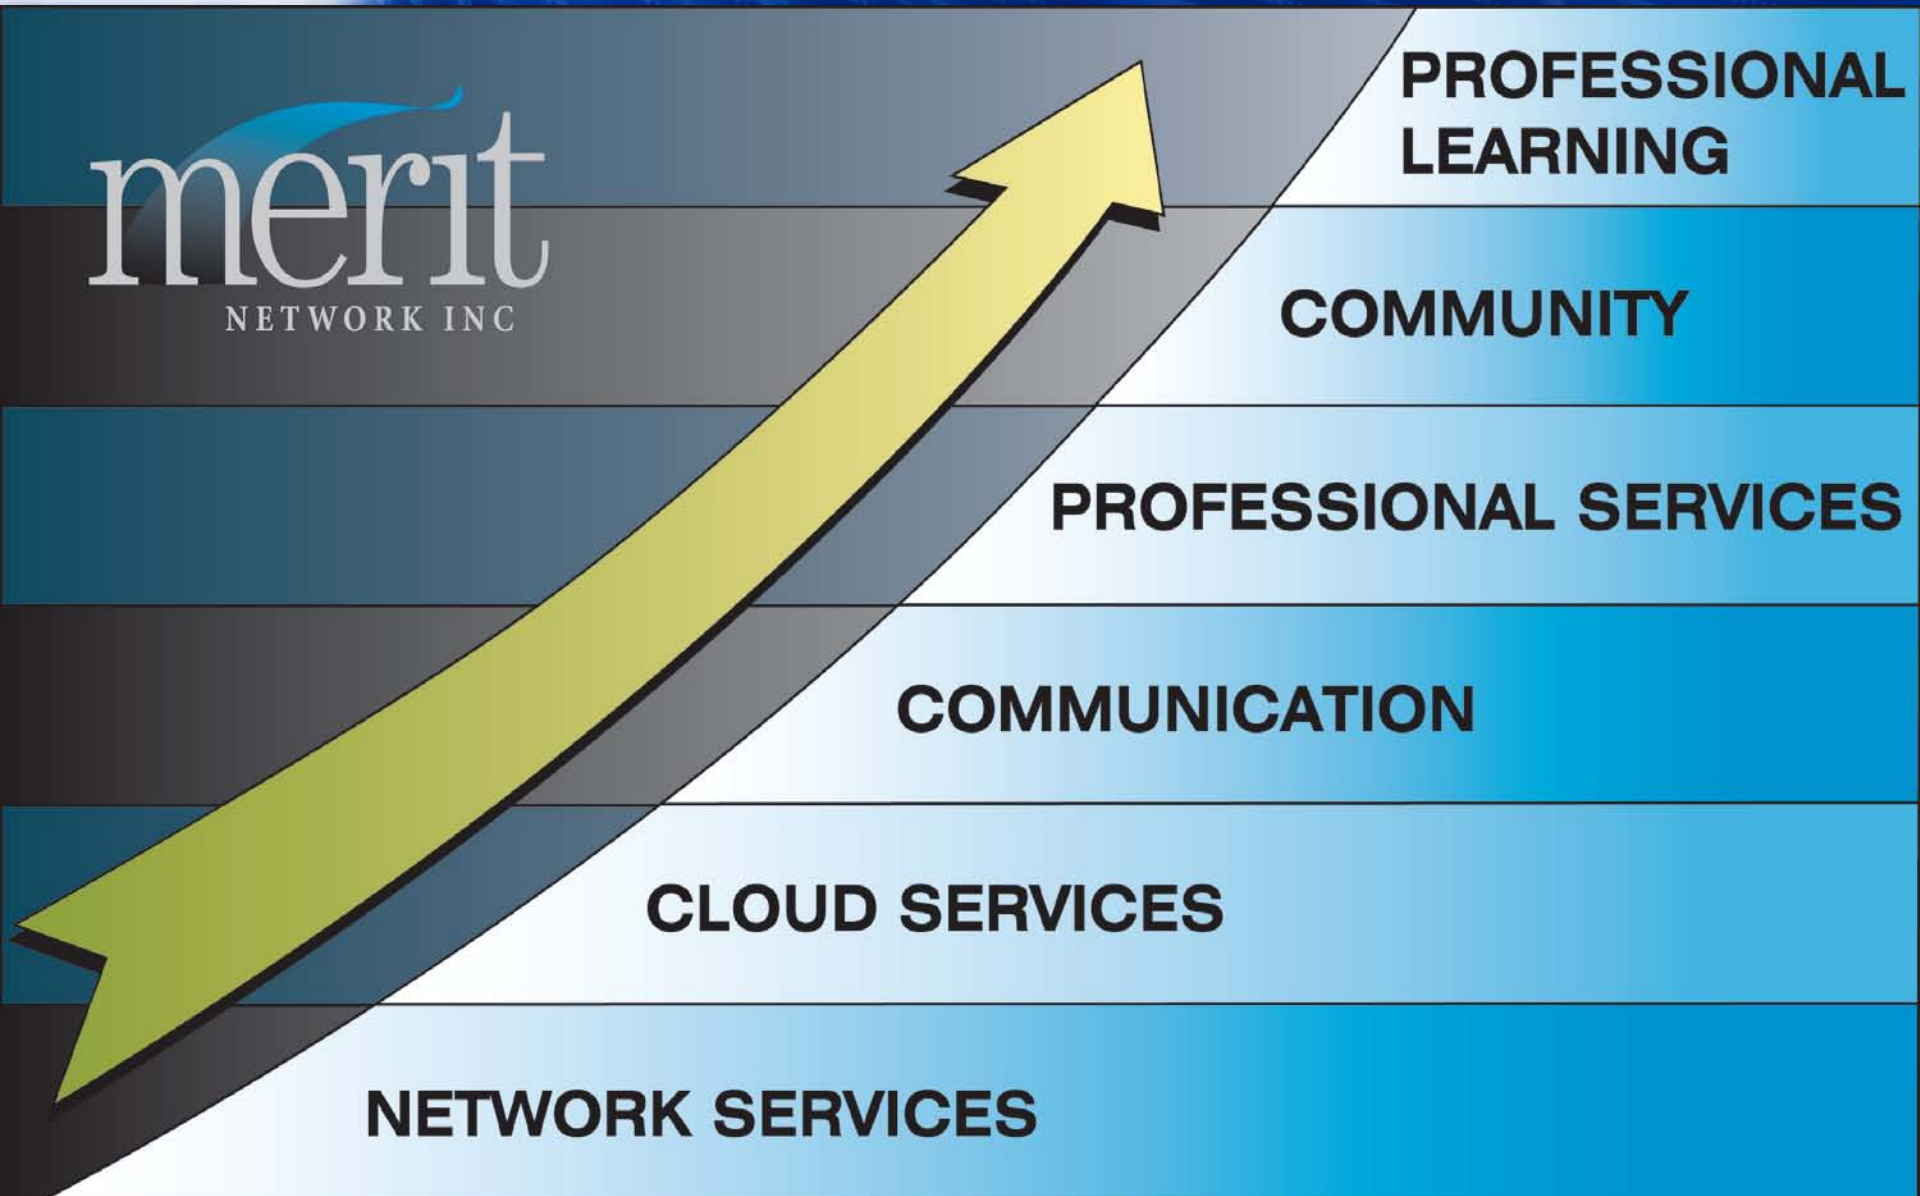

**PROFESSIONAL
LEARNING**

COMMUNITY

PROFESSIONAL SERVICES

COMMUNICATION

CLOUD SERVICES

NETWORK SERVICES