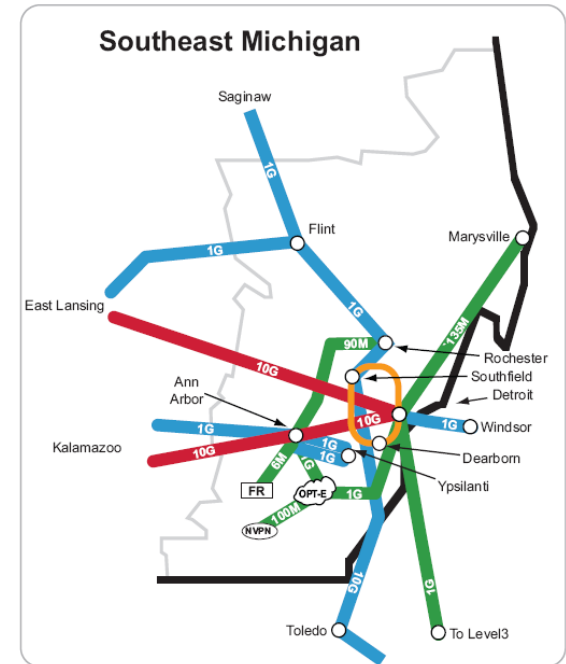

Merit Backbone July 17, 2009

Key

- MLR 10G DWDM
- CSME
- Merit Fiber
- Backbone Telco Link
- Metro Fiber Ring
- External Link

n x 1.5 n x T1 - Multiple T1
10G T3 - 45M bps
100M OC3c - 155M bps
n x 1G n x 1G - Multiple GigE
10G 10G - 10G bps

● Backbone node
FR Verizon Frame Relay
CSME CSME

Internet Traffic	
Equinix Chicago	
AT&T	10 Gbps
Cogent	2 Gbps
Non-transit peers	2 Gbps
710 N. Lakeshore Dr., Chicago	
Internet2	10 Gbps
R&E Peers	1 Gbps
Cleveland	
Internet2	10 Gbps
Qwest (Backup)	10 Gbps