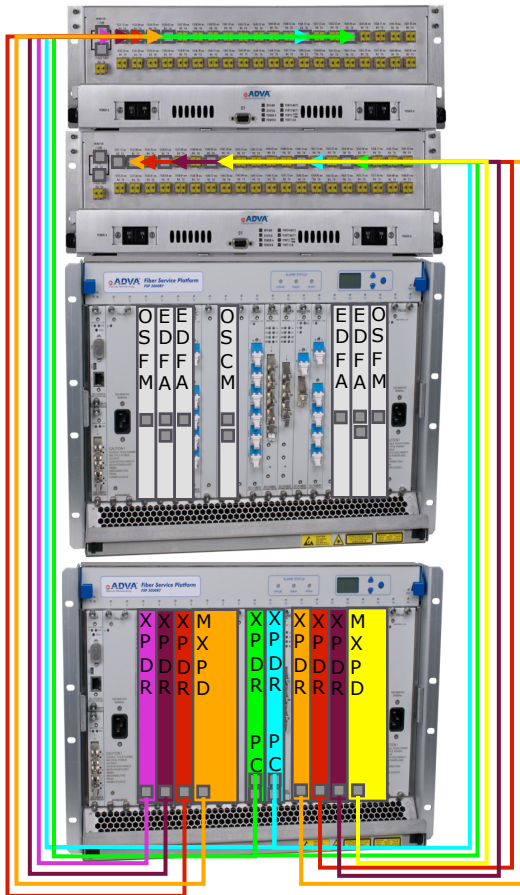

PAIX New York Overview – Future Plans

ADVA ROADM Benefits

- More channel capacity with 40 channels
- No constraint in channel usage versus banded approach
- Any alien wavelengths can be connected directly to the ROADM
- Easy expansion beyond 3 sites for future growth