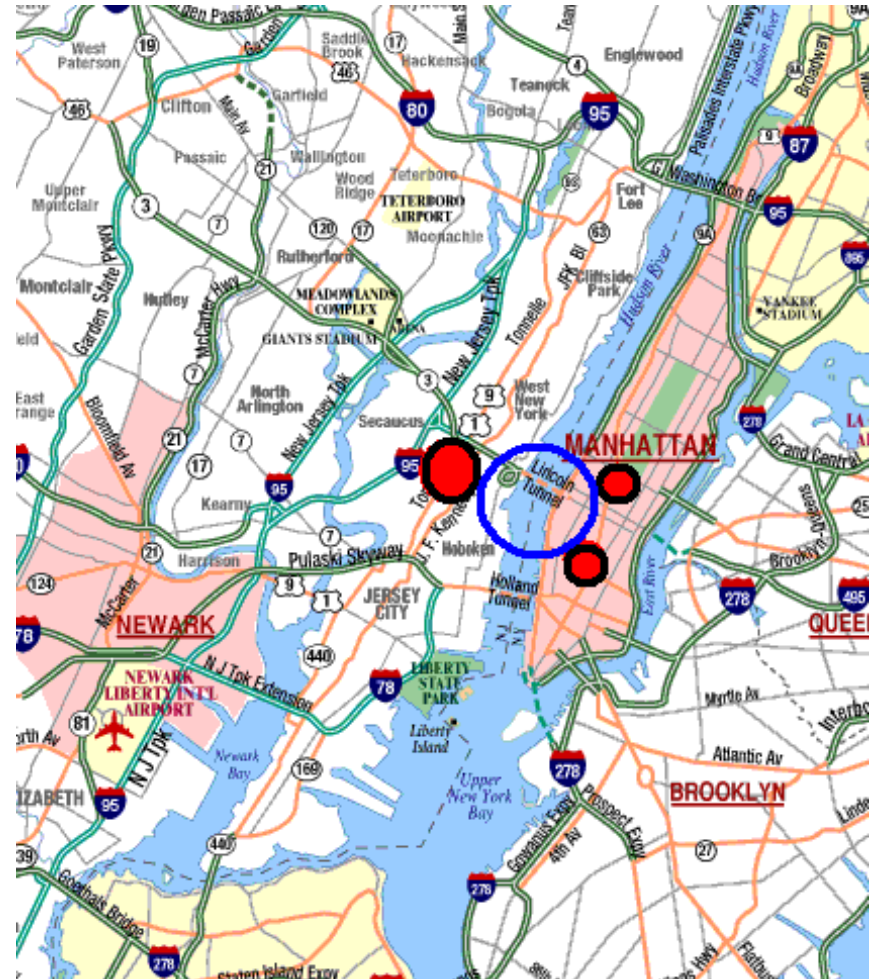

Overall PAIX Facts

The PAIX established in 1996 in Palo Alto

6 PAIX Metros in North America

- San Francisco Bay Area, New York City, Seattle, Dallas, Atlanta, Northern Virginia

Ethernet-based Peering Services

PAIX New York Overview - Current Network Architecture

New York City - 60 Hudson.

Three individual suites

- Building MMR

Hub and spoke design

- Edge Switches for 10/100 Connections
 - Edge Traffic
- Fiber Conduit for all GigE and 10GigE connections
 - Core Traffic
- All suites fully interconnected
 - Scalable trunk between facilities
 - Multiple Fiber Conduits per suite

PAIX New York Overview - Current Participants

- Public Peering in 9 locations in NYC
 - 50+ participants actively peering on the Public vlan
 - sFlow & MRTG reported on all ports
- Traffic
 - Individual traffic pockets

PAIX New York Overview – Future Plans

Q3'08 - North Bergen, NJ

- New PAIX location 163,000 sq. ft.
- New Metro Ring
 - Dark Fiber
 - ADVA DWDM
- Hub and spoke design
- Edge Switches for 10/100 Connections
- Fiber Conduit for all GigE and 10GigE connections
- All suites fully interconnected
 - Scalable trunk to NY facilities
 - Multiple Fiber Conduits per suite