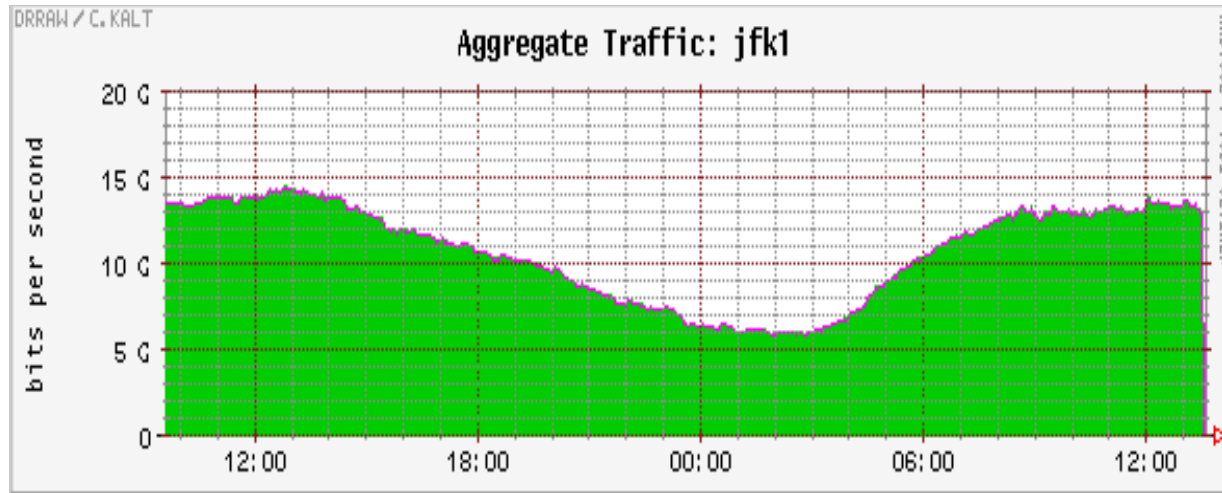

PAIX New York Overview - Current Network Architecture

New York City - 60 Hudson.

Three individual suites

- Building MMR

Hub and spoke design

- Edge Switches for 10/100 Connections
 - Edge Traffic
- Fiber Conduit for all GigE and 10GigE connections
 - Core Traffic
- All suites fully interconnected
 - Scalable trunk between facilities
 - Multiple Fiber Conduits per suite

PAIX New York Overview - Current Participants

- Public Peering in 9 locations in NYC
 - 50+ participants actively peering on the Public vlan
 - sFlow & MRTG reported on all ports
- Traffic
 - Individual traffic pockets