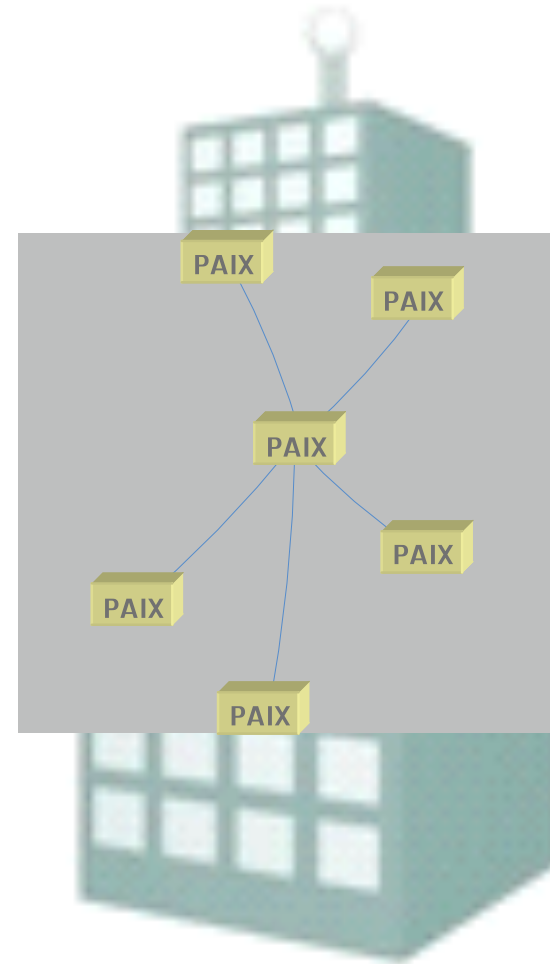

New York City

111 8th Ave.

Six individual suites

- Building MMRs

Hub and spoke design

- Edge Switches for 10/100 Connections
 - Edge Traffic
- Fiber Conduit for all GigE and 10GigE connections
 - Core Traffic
- All suites fully interconnected
 - Scalable trunk between facilities
 - Multiple Fiber Conduits per suite

PAIX New York Overview - Current Network Architecture

New York City - 60 Hudson.

Three individual suites

- Building MMR

Hub and spoke design

- Edge Switches for 10/100 Connections
 - Edge Traffic
- Fiber Conduit for all GigE and 10GigE connections
 - Core Traffic
- All suites fully interconnected
 - Scalable trunk between facilities
 - Multiple Fiber Conduits per suite