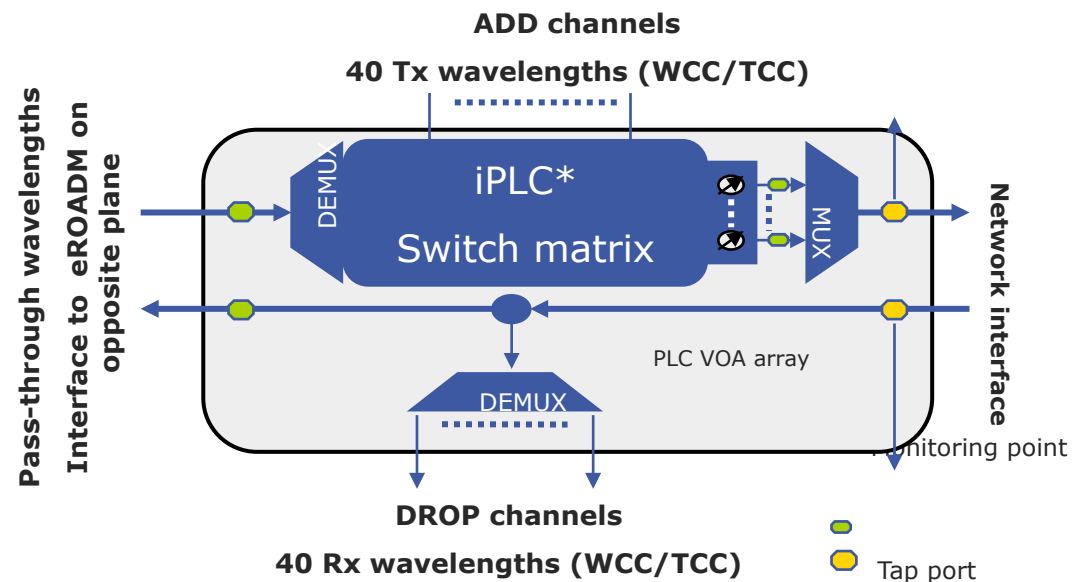

PAIX New York Overview - Current Network Architecture

New York City - 60 Hudson.

Three individual suites

- Building MMR

Hub and spoke design

- Edge Switches for 10/100 Connections
 - Edge Traffic
- Fiber Conduit for all GigE and 10GigE connections
 - Core Traffic
- All suites fully interconnected
 - Scalable trunk between facilities
 - Multiple Fiber Conduits per suite

PAIX New York Overview - Current Participants

- Public Peering in 9 locations in NYC
 - 50+ participants actively peering on the Public vlan
 - sFlow & MRTG reported on all ports
- Traffic
 - Individual traffic pockets

PAIX New York Overview – Future Plans

Q3'08 - North Bergen, NJ

- New PAIX location 163,000 sq. ft.
- New Metro Ring
 - Dark Fiber
 - ADVA DWDM
- Hub and spoke design
- Edge Switches for 10/100 Connections
- Fiber Conduit for all GigE and 10GigE connections
- All suites fully interconnected
 - Scalable trunk to NY facilities
 - Multiple Fiber Conduits per suite

PAIX New York Overview – Future Plans

ADVA ROADM Benefits

- More channel capacity with 40 channels
- No constraint in channel usage versus banded approach
- Any alien wavelengths can be connected directly to the ROADM
- Easy expansion beyond 3 sites for future growth