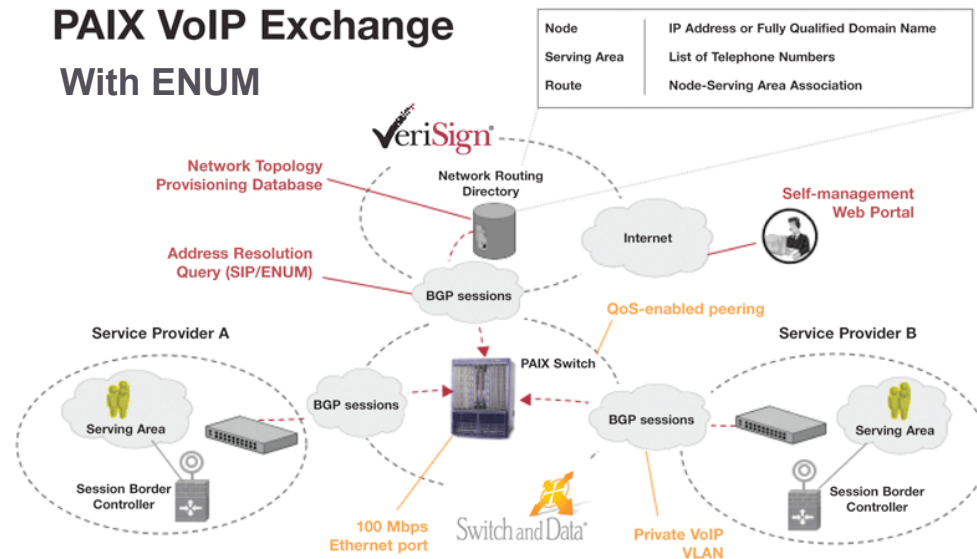

Scalable trunk between sites

PAIX New York Overview - Current Network Architecture

New York City

PAIX exchange established
July 26, 2001

Dual-site core switches

- 111 8th Avenue & 60 Hudson St.
- Ethernet & DWDM

Metro Dark Fiber Ring

- 20GigE
- Diverse entrances

Switch and Data PAIX - NY

- 100Mb – 10GigE Port Capacity all core sites
- Multicast
- IPv6
- Internet2
- VoIP Exchange

PAIX VoIP Exchange With ENUM

PAIX New York Overview - Current Network Architecture

New York City

111 8th Ave.

Six individual suites

- Building MMRs

Hub and spoke design

- Edge Switches for 10/100 Connections
 - Edge Traffic
- Fiber Conduit for all GigE and 10GigE connections
 - Core Traffic
- All suites fully interconnected
 - Scalable trunk between facilities
 - Multiple Fiber Conduits per suite

PAIX New York Overview - Current Network Architecture

New York City - 60 Hudson.

Three individual suites

- Building MMR

Hub and spoke design

- Edge Switches for 10/100 Connections
 - Edge Traffic
- Fiber Conduit for all GigE and 10GigE connections
 - Core Traffic
- All suites fully interconnected
 - Scalable trunk between facilities
 - Multiple Fiber Conduits per suite