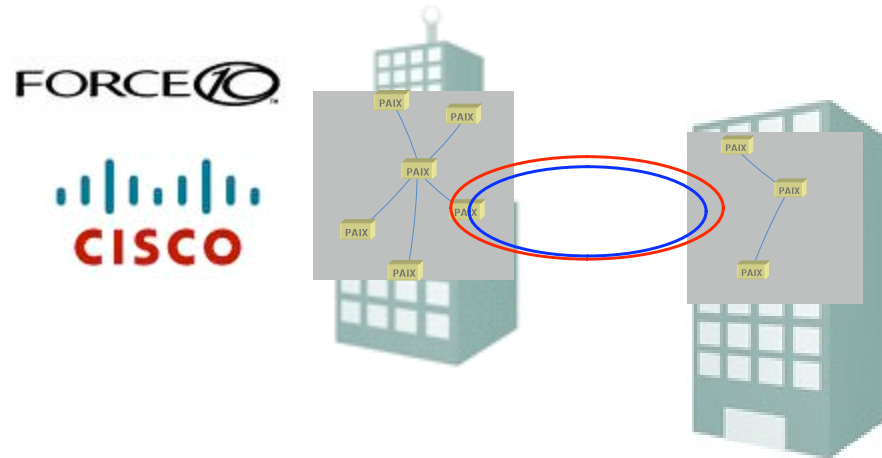

Scalable trunk between sites

PAIX New York Overview - Current Network Architecture

New York City

PAIX exchange established
July 26, 2001

Dual-site core switches

- 111 8th Avenue & 60 Hudson St.
- Ethernet & DWDM

Metro Dark Fiber Ring

- 20GigE
- Diverse entrances

Switch and Data PAIX - NY

- 100Mb – 10GigE Port Capacity all core sites
- Multicast
- IPv6
- Internet2
- VoIP Exchange

PAIX VoIP Exchange With ENUM

PAIX New York Overview - Current Network Architecture