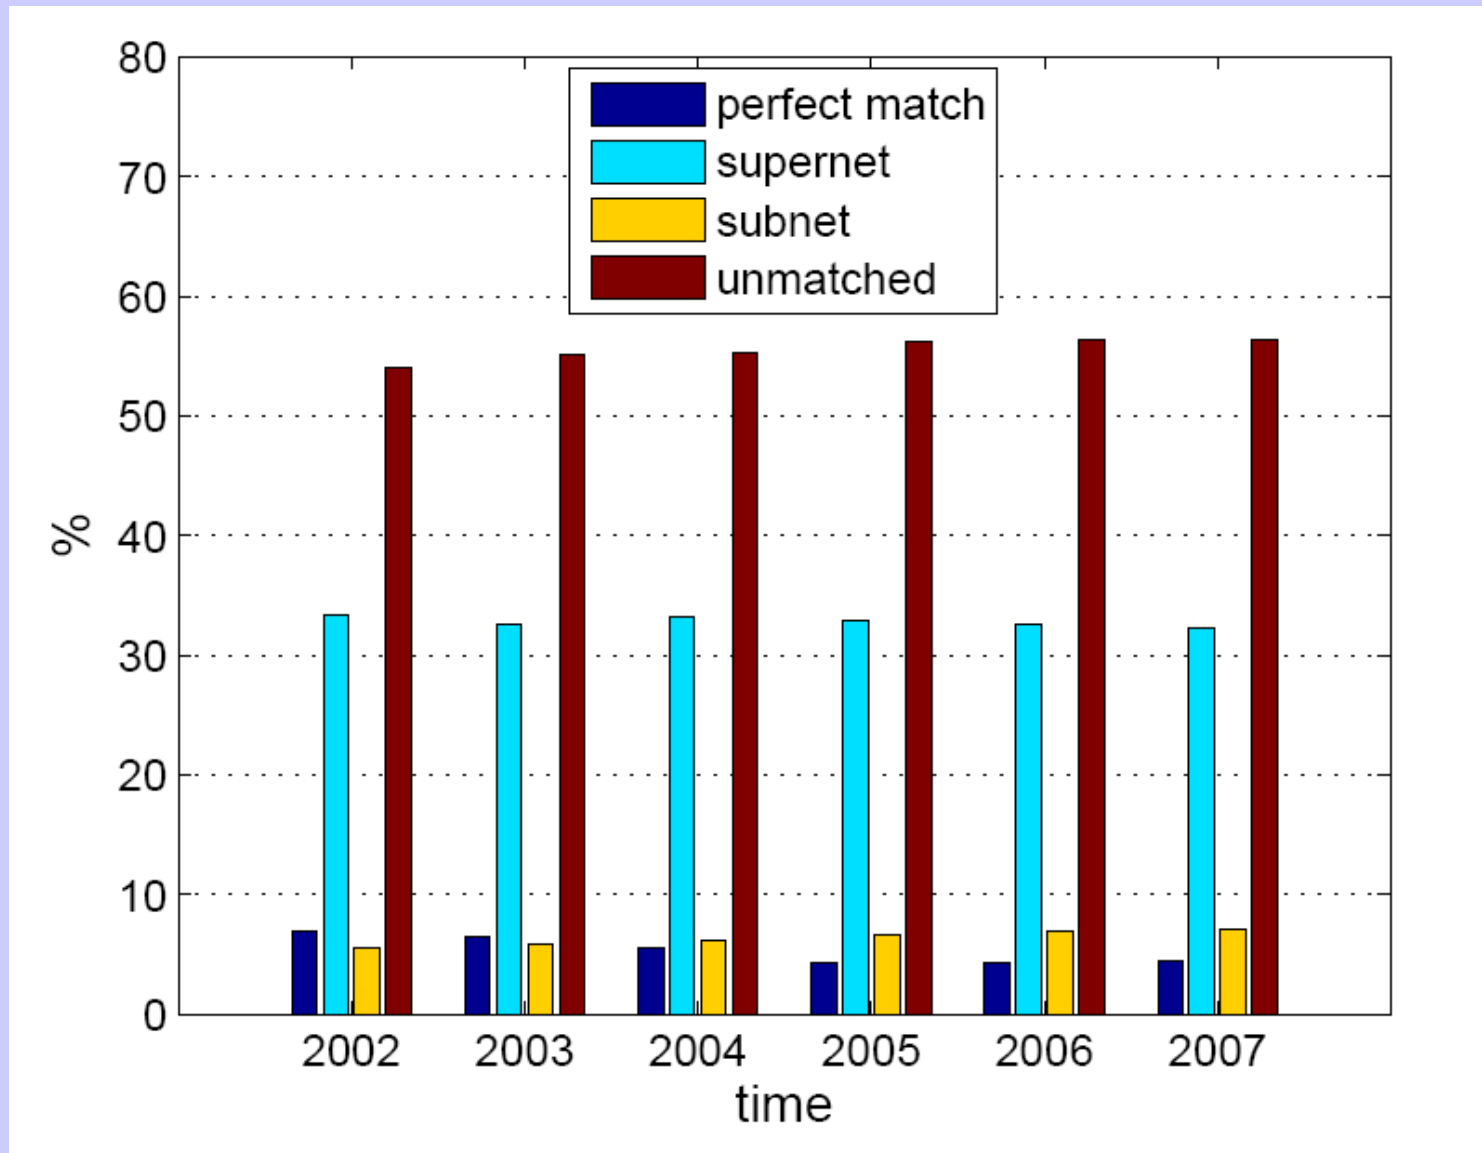

Allocation & Announcement Over Time