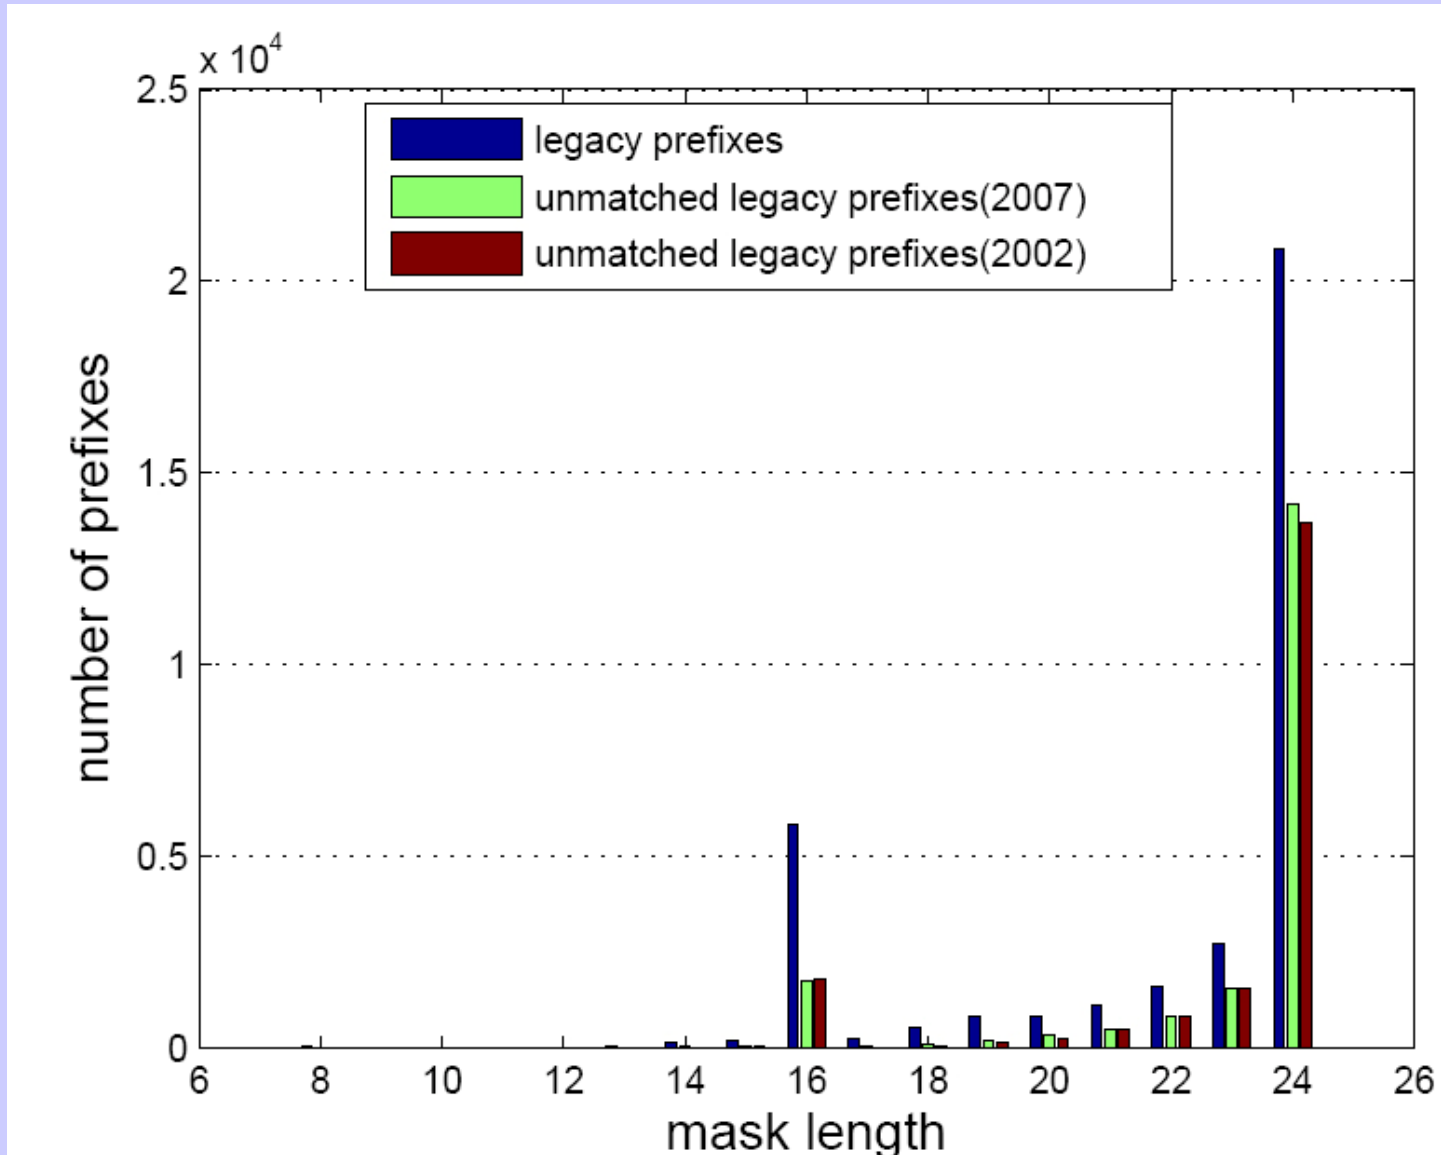

Class A Space

Class B Space

Class C Space

Thanks To

- Z Morley Mao and Jian Wu at UMich/CS for analysis
- ARIN, for inciting and funding
- ARIN for Data
- RouteViews for Data
- IIJ for time