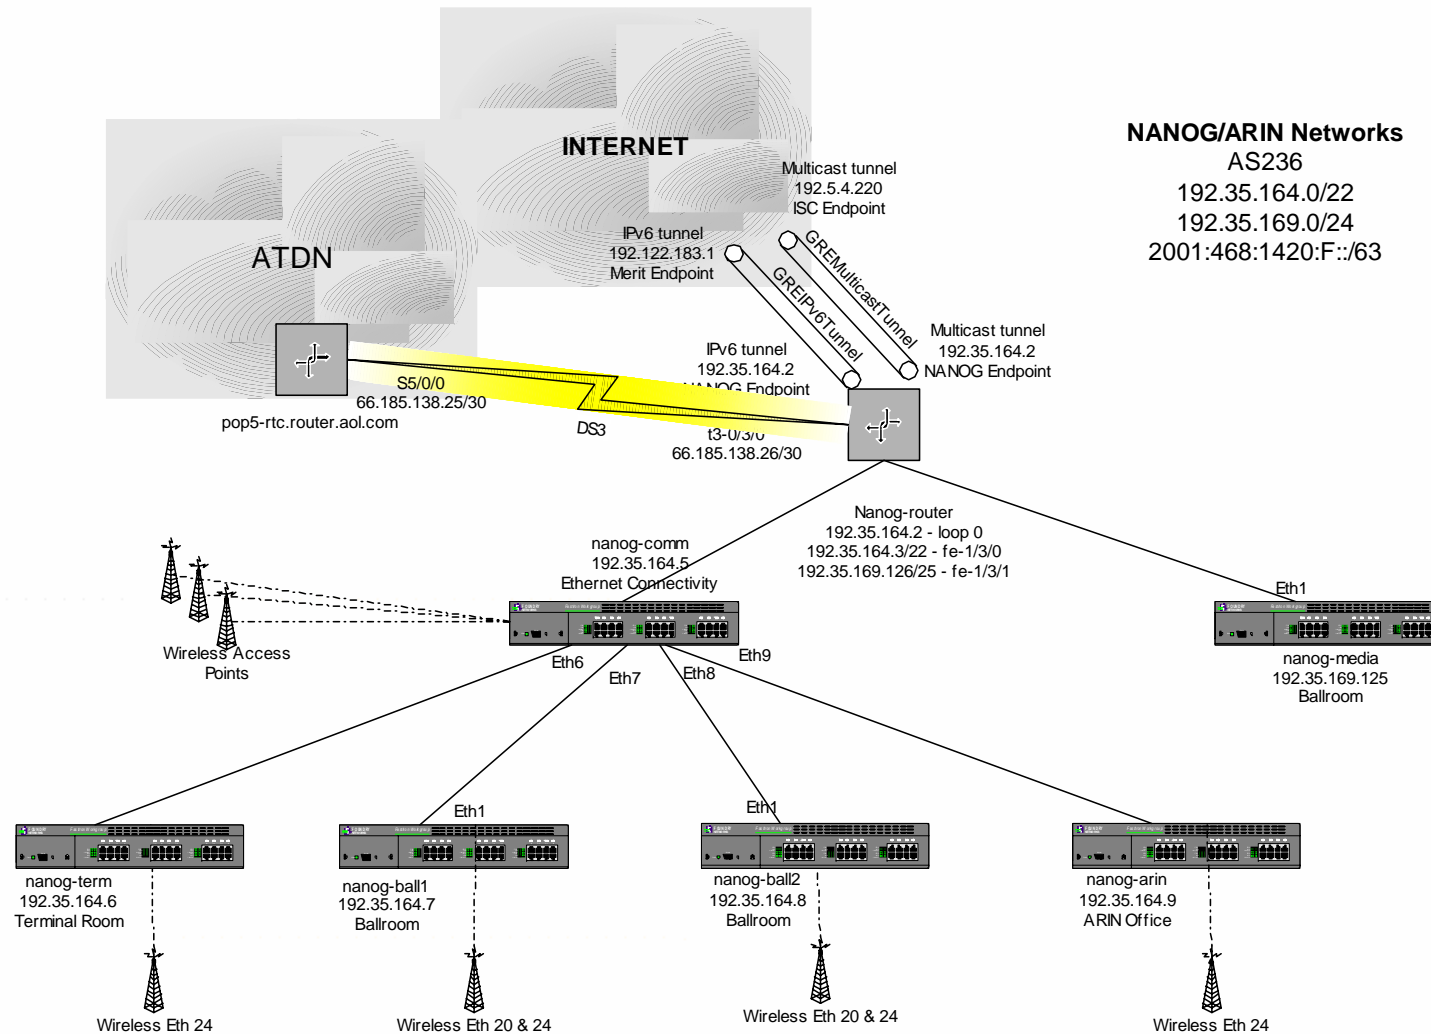

NANOG/ARIN Networks
AS236
192.35.164.0/22
192.35.169.0/24
2001:468:1420:F::/63

AOL, Inc. Proprietary & Confidential
Information

Fall Foliage....

- Currently in the peak of fall foliage color
- Shenandoah National Park and Skyline Drive
 - www.nps.gov/shen
 - 540/999-3500, option 7
- Virginia Dial-a-leaf: 800/434-5323 (LEAF)
- climate.virginia.edu/foliage.htm – general info on fall foliage