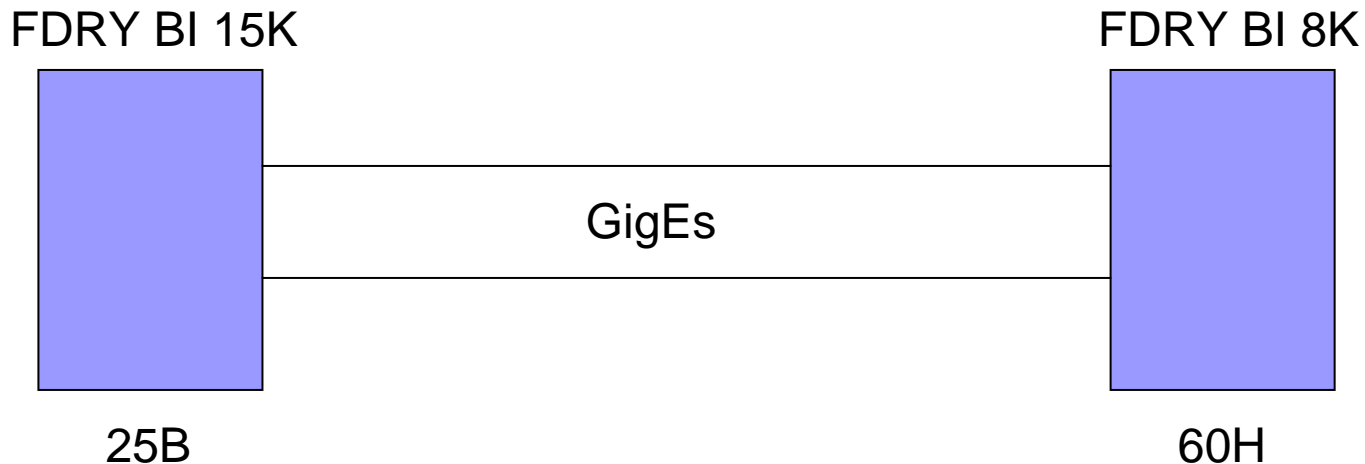

TELEHOUSE Exchange Points Update

Feb 2004

NANOG30, Miami, Florida

Akio Sugeno

sugeno@telehouse.com

NYIIX (1)

- Statistics: Peak 3.3Gbps, Avg 2.8Gbps
- # of members: 53 (30+ in pipeline)
- DNS F.root server mirror
- RIPE RIS Project

NYIIX (2)

- NYIIX extended to 60 Hudson in July 2003.
- Hardware : Foundry BI 8K IronCore at 60H
- Ports : 100BASE-TX or 1000BASE-SX/LX.
- Can reach any suites inside 60H.

NYIIX (3)

- In process of replacing the current platform. Evaluating and testing a couple of products. Need 10G Ethernet ports for trunk between 25B and 60H and for customer ports to meet future demands.