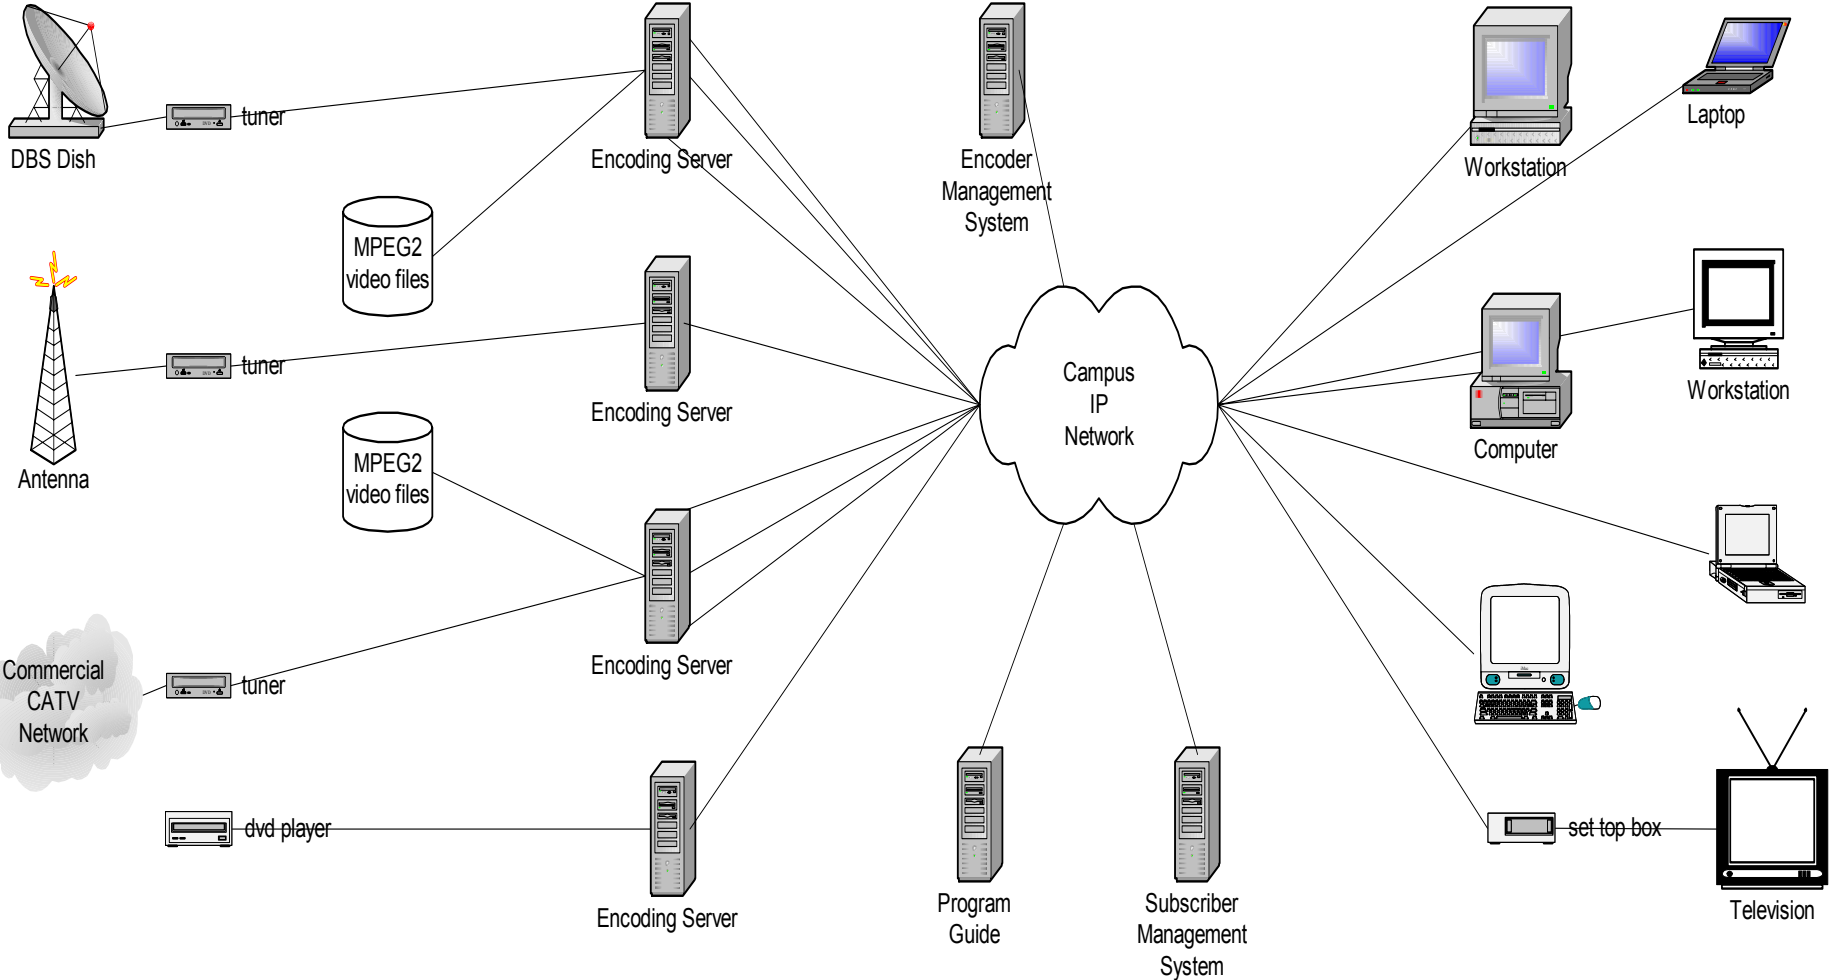

Why Deploy This Type of System?

- No CATV in student dormitory rooms
 - Only in common areas/lounges
- Over 60 residence halls
 - Cost to wire with coax very high (\$2-5Million)
 - Estimated time of completion: ~4 years
- CATV major issue for the student population

System Components

Live Sources (un-encoded) Recorded Sources (pre-encoded) Video Encoding & Multicasting Systems

Multicast-Enabled Campus Network

Viewers

System Features

- Live encoding of television
- Additional pre-encoded video
- Small footprint viewer software
- Viewer downloaded as part of stream
- Viewer available for multiple operating systems
- <http://www.videofurnace.com>
- Program guide for content labeling

Operational Experiences

- Running since Fall of 2002
- Test phase problem
 - RP for multicast tree not distributed correctly
- Two deployment problems
 - IGMP snooping and CGMP fast leave
 - Switch table flush occurs prior to router flush, causing a flood condition on all switch ports
 - IP multicast TTL Threshold
 - Command causes all multicast packets to be route processed