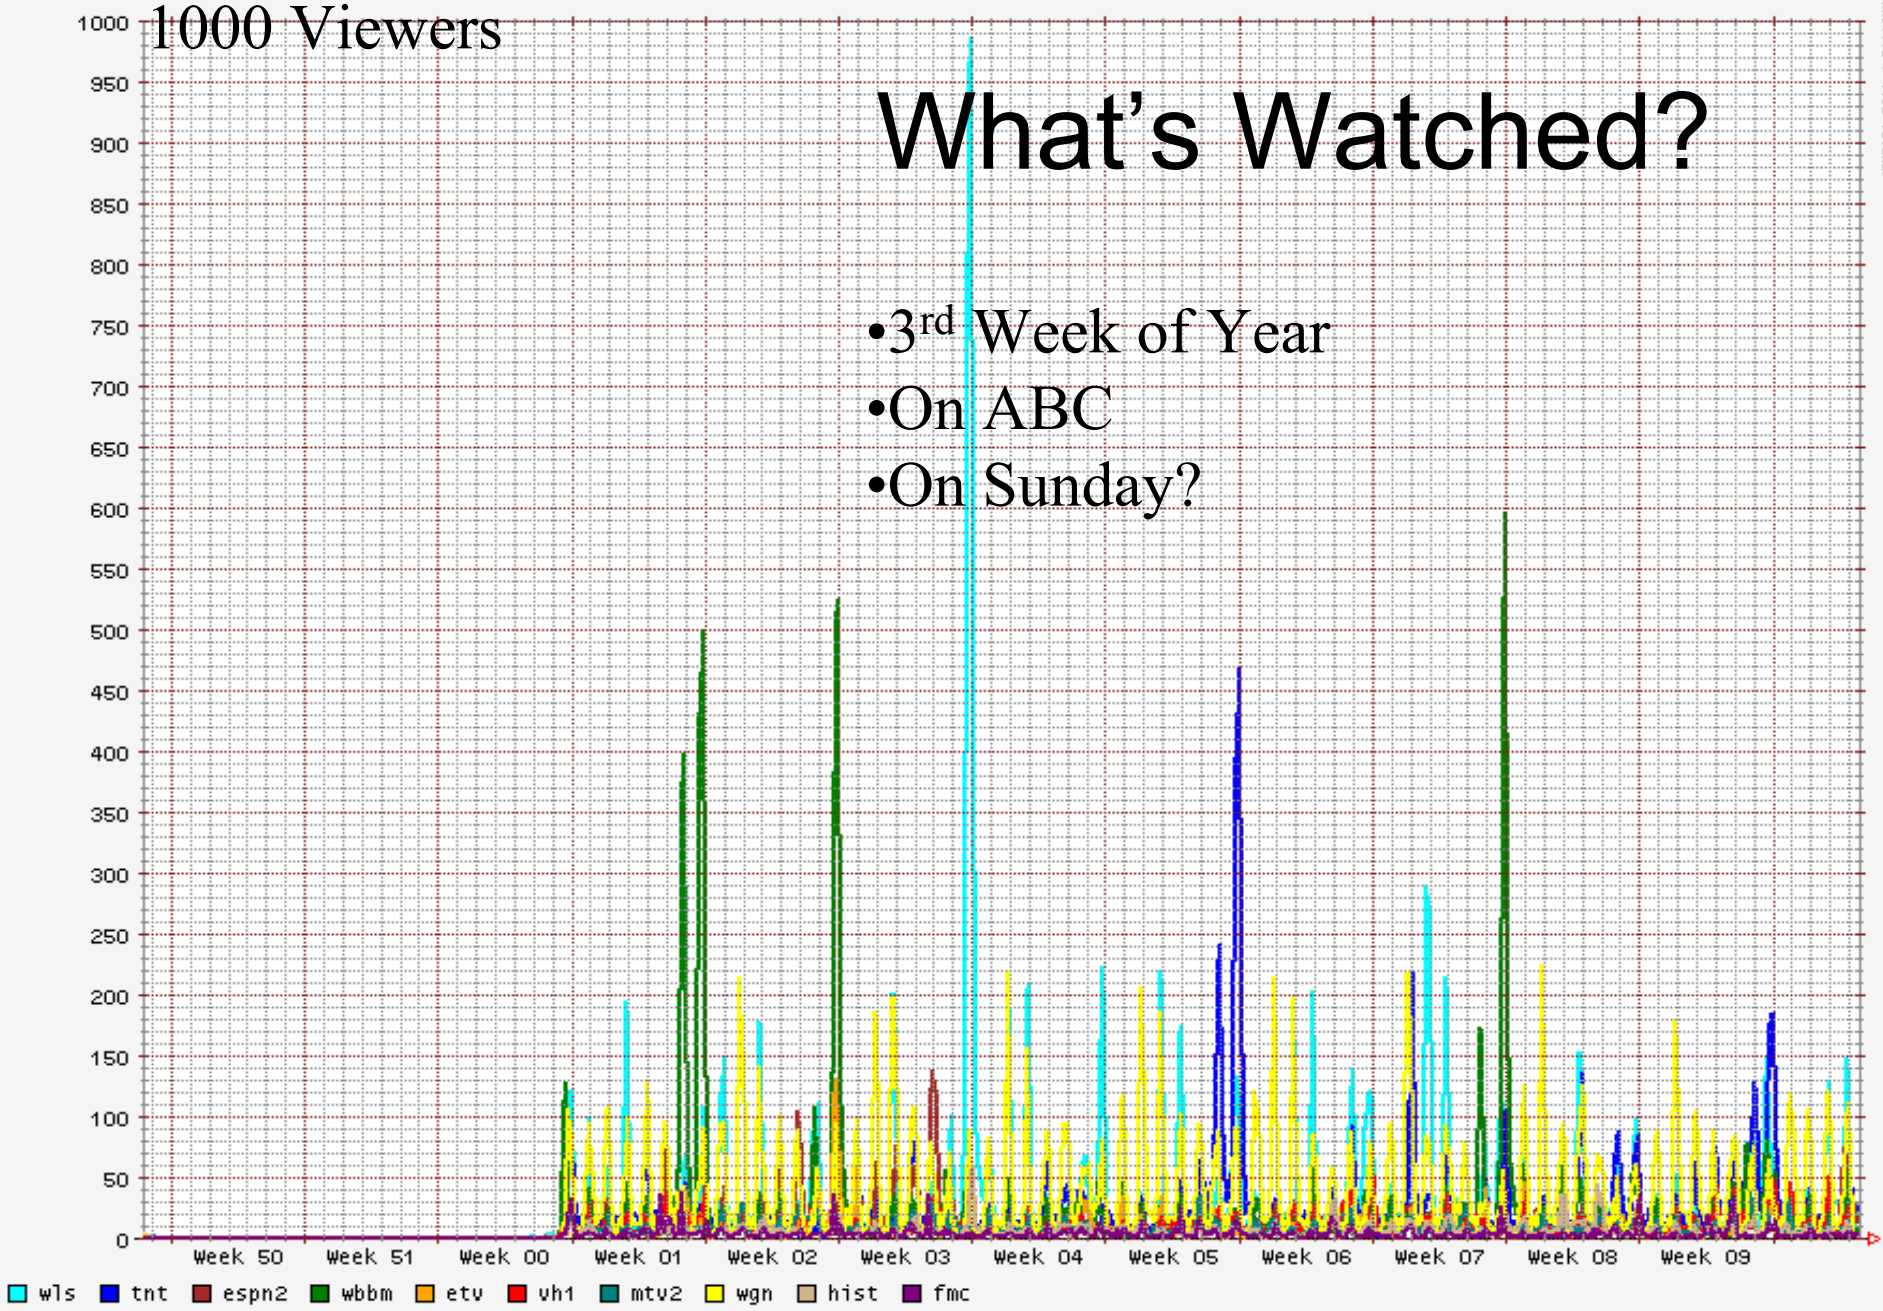

1000 Viewers

What's Watched?

- 3rd Week of Year
- On ABC
- On Sunday?