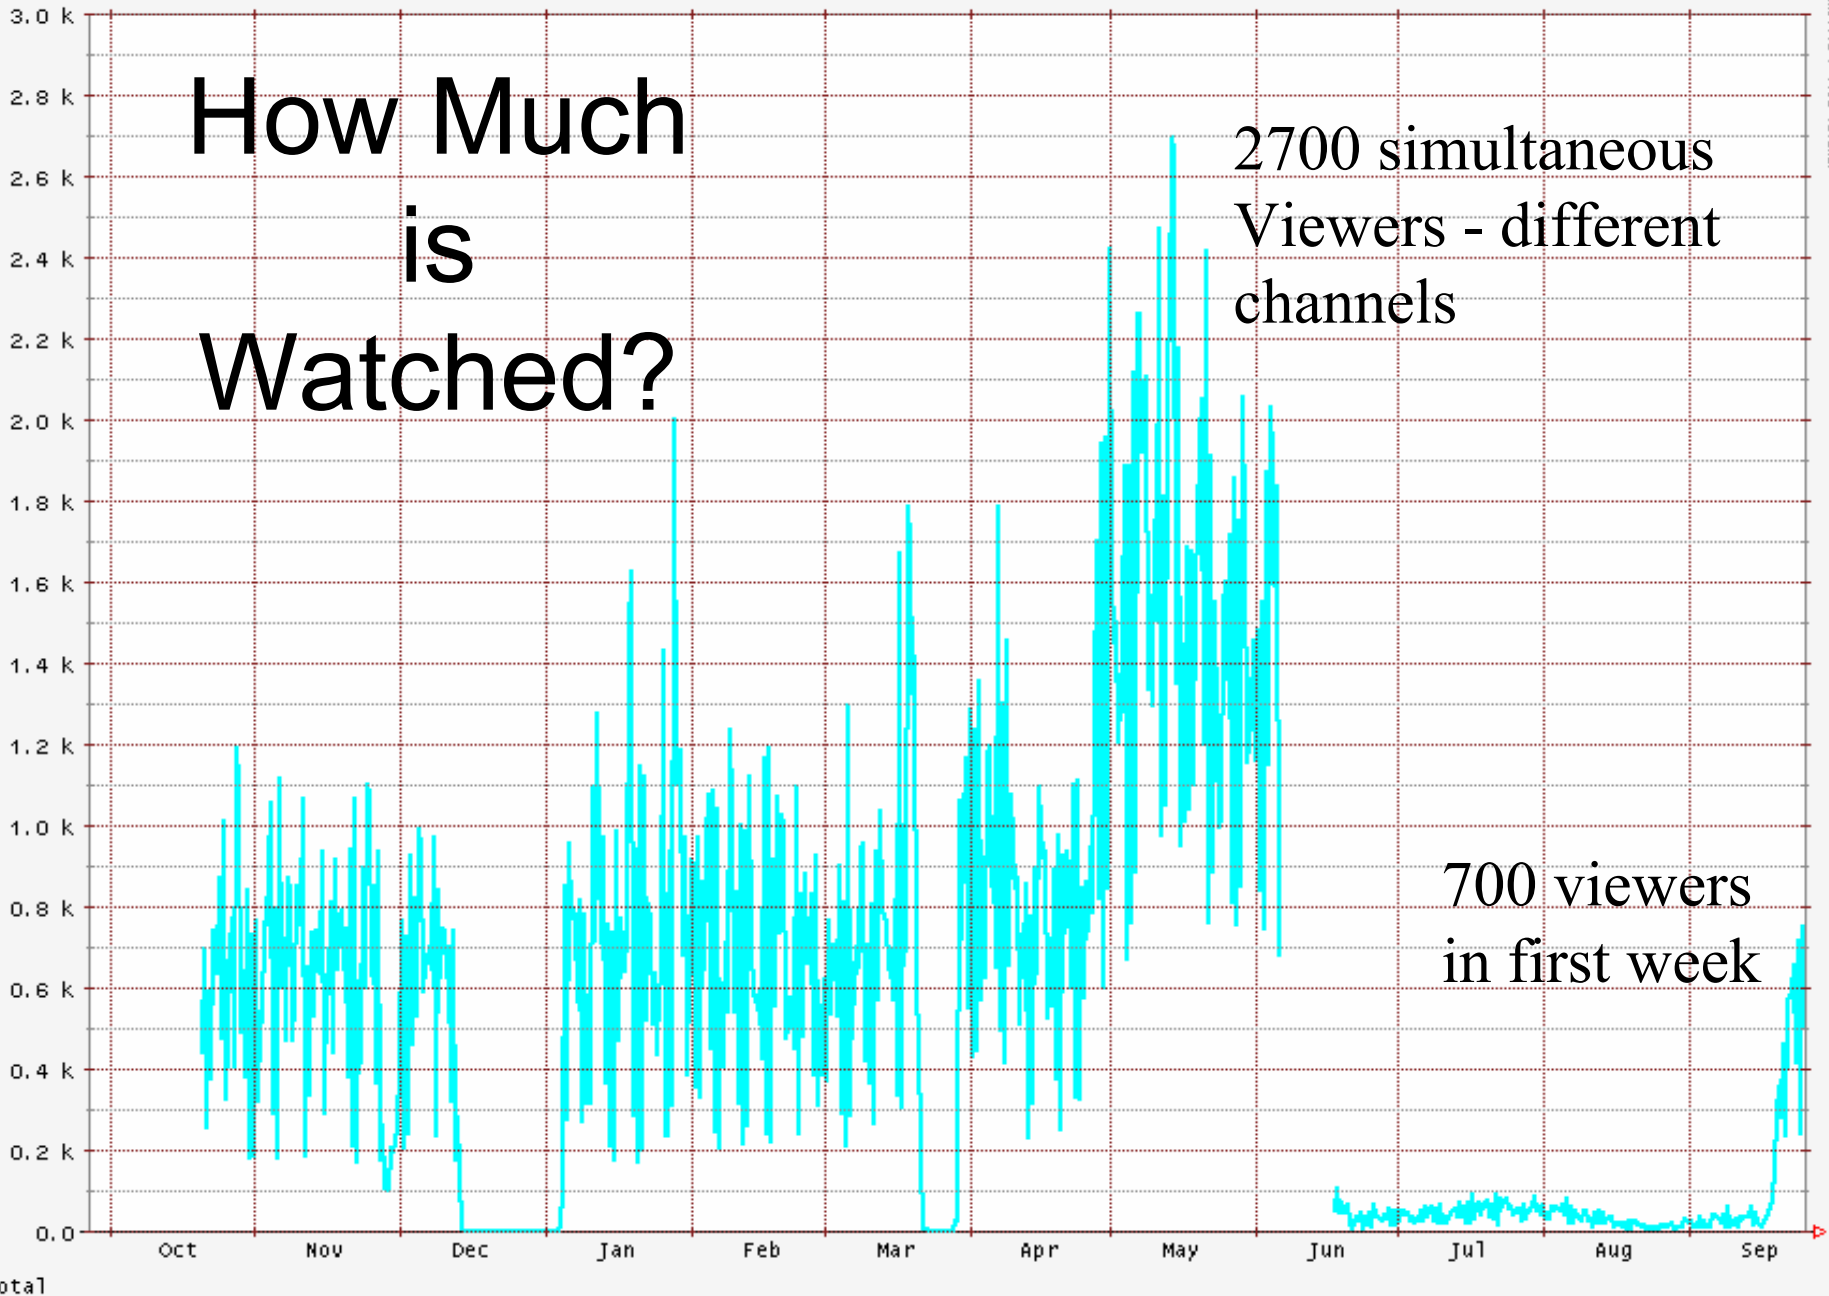

How Much is Watched?

2700 simultaneous
Viewers - different
channels

700 viewers
in first week